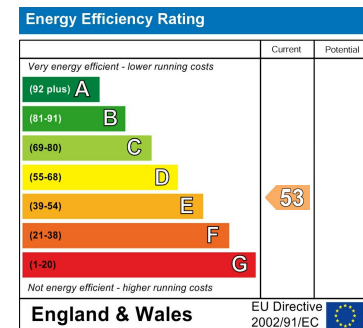

White House
Lettings

White House Lettings Lettings
Lower Portland
Kirkby-In-Ashfield
Nottingham
Nottinghamshire
NG17 9LD

01623 403032
enquiries@whitehouselettings.co.uk
<https://www.whitehouselettings.co.uk>

Agents Note: Whilst every care has been taken to prepare these particulars, they are for guidance purposes only. All measurements are approximate and are for general guidance purposes only and whilst every care has been taken to ensure their accuracy, they should not be relied upon and potential buyers/tenants are advised to recheck the measurements